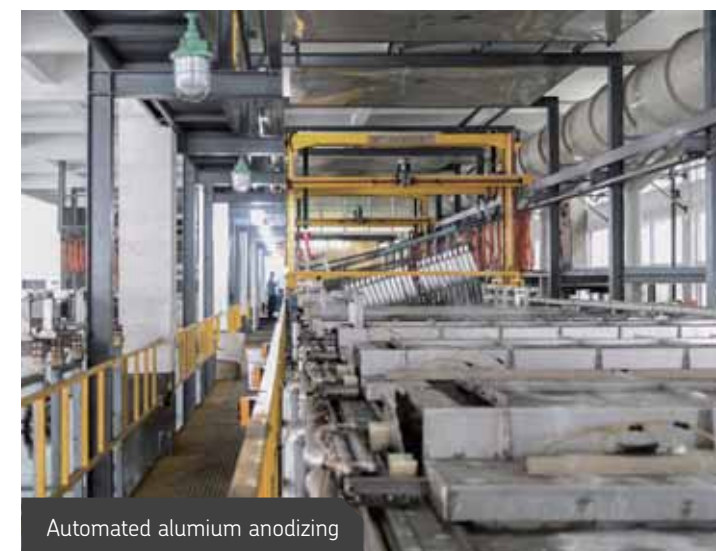

Our best service for your best choice.

FACTORY EQUIPMENT

Automatic hole drilling

Aluminium extrusion

Aluminium extrusion

Automated aluminium anodizing

Automated aluminium anodizing

Creating products of constantly high quality that exceed our customers' expectations and perform over years of intensive use requires modern production facilities. All STREAM products are produced utilizing latest production routines and machinery. Extensive investments into production facilities, quality testing and employee training have created a solid basis for our business. Foresighted planning means that STREAM is for future challenges and increasing demand.

Each of the two major component groups: aluminum profiles and acrylic & ABS sheet are being manufactured on their own purpose built manufacturing facilities. After being carefully inspected, high quality tempered glass, numerous styles of aluminium profiles in a range of different finishes and durable hardware come together in the packing and delivery area.