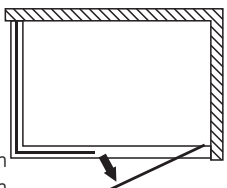

UDL-007

SIZE:
 900 X 900 X 1900 mm
 1000 X 1000 X 1900 mm

- SPECIFICATION:**
- 6mm tempered clear glass
 - Slim aluminum in sliver effect
 - Aluminum handles
 - Zinc alloy pivot
 - Plastic door magnetic strips
 - Easy install design
 - Left and right reversible
 - Without shower tray

UDL-008

SIZE:
 800 X 1900 mm
 900 X 1900 mm
 1000 X 1900 mm

- SPECIFICATION:**
- 6mm tempered clear glass
 - Slim aluminum in sliver effect
 - Aluminum handles
 - Bi-fold door, aluminum frame pre-assembled
 - Plastic door magnetic strips
 - Left and right reversible
 - Without shower tray

UDL-009

SIZE:
 700 X 700 X 1900 mm 800 X 800 X 1900 mm
 900 X 900 X 1900 mm 700 X 900 X 1900 mm
 700 X 1000 X 1900 mm 700 X 1200 X 1900 mm
 800 X 1000 X 1900 mm 800 X 1200 X 1900 mm

- SPECIFICATION:**
- 6mm tempered clear glass
 - Slim aluminum in sliver effect
 - Aluminum handles
 - Zinc alloy pivot
 - Plastic door magnetic strips
 - Easy install design
 - Left and right reversible
 - Without shower tray

DP SERIES

NO BOTTOM PROFILE LEFT AND RIGHT REVERSIBLE

DP-003

SIZE:
1200 X 1850 mm
1300 X 1850 mm
1400 X 1850 mm
1600 X 1850 mm

SPECIFICATION:

- 6mm tempered clear glass
- Slim aluminum in sliver effect
- No wall profile, no bottom rail
- Aluminum handles
- Zinc alloy double rollers for the top rail
- Plastic door magnetic strips
- Left and right reversible
- Without shower tray