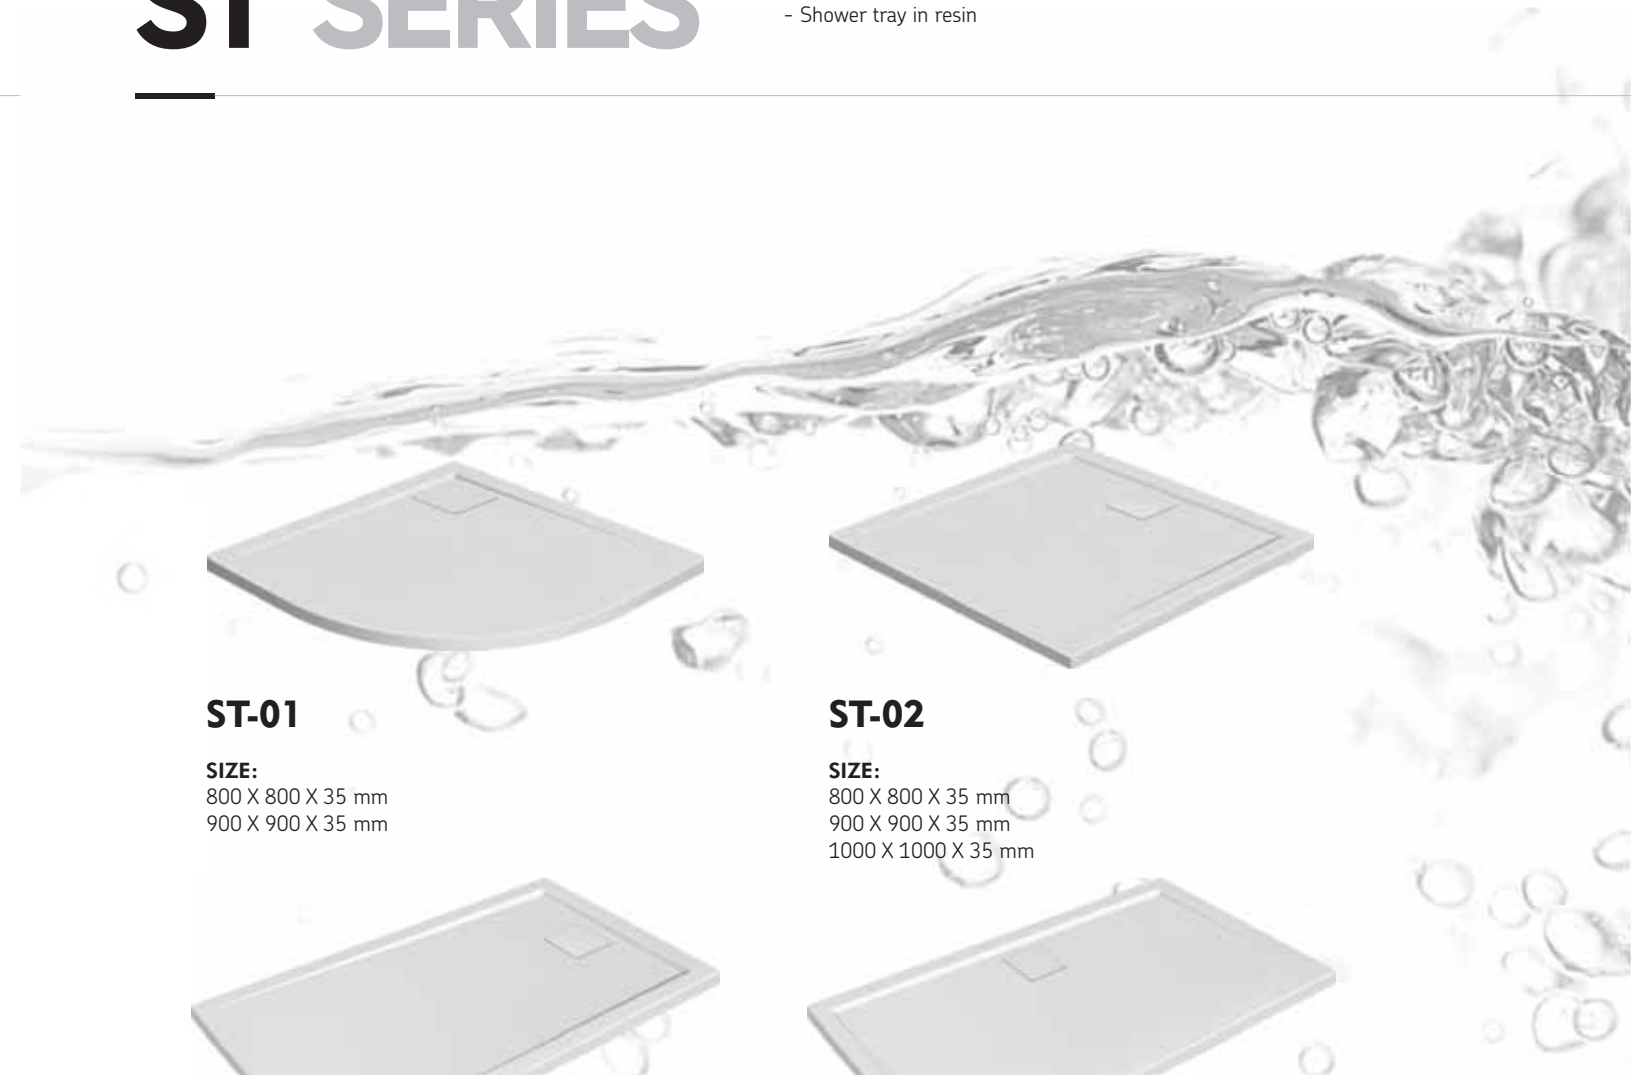

ST SERIES

SPECIFICATION:
- Shower tray in resin

SIZE:
800 X 800 X 35 mm
900 X 900 X 35 mm