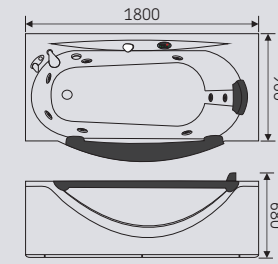

ST-04

SIZE:
 1200 X 700(800/900) X 35 mm
 1400 X 700(800/900) X 35 mm
 1600 X 700(800/900) X 35 mm

05

BATHTUB

Concise economy baths on it and like rain flower, with best material and unique balance of quality, technology and design.

HX-0827 SIZE: 1500 X 1500 X 650 mm

HX-0808 SIZE: 1680 X 850 X 680 mm

HX-0826 SIZE: 1800 X 960 X 680 mm

HX-0828 SIZE: 1800 X 850 X 620 mm

HX-0834 SIZE: 1500 X 1500 X 600 mm

HX-0877R SIZE: 1500 X 1000 X 560 mm