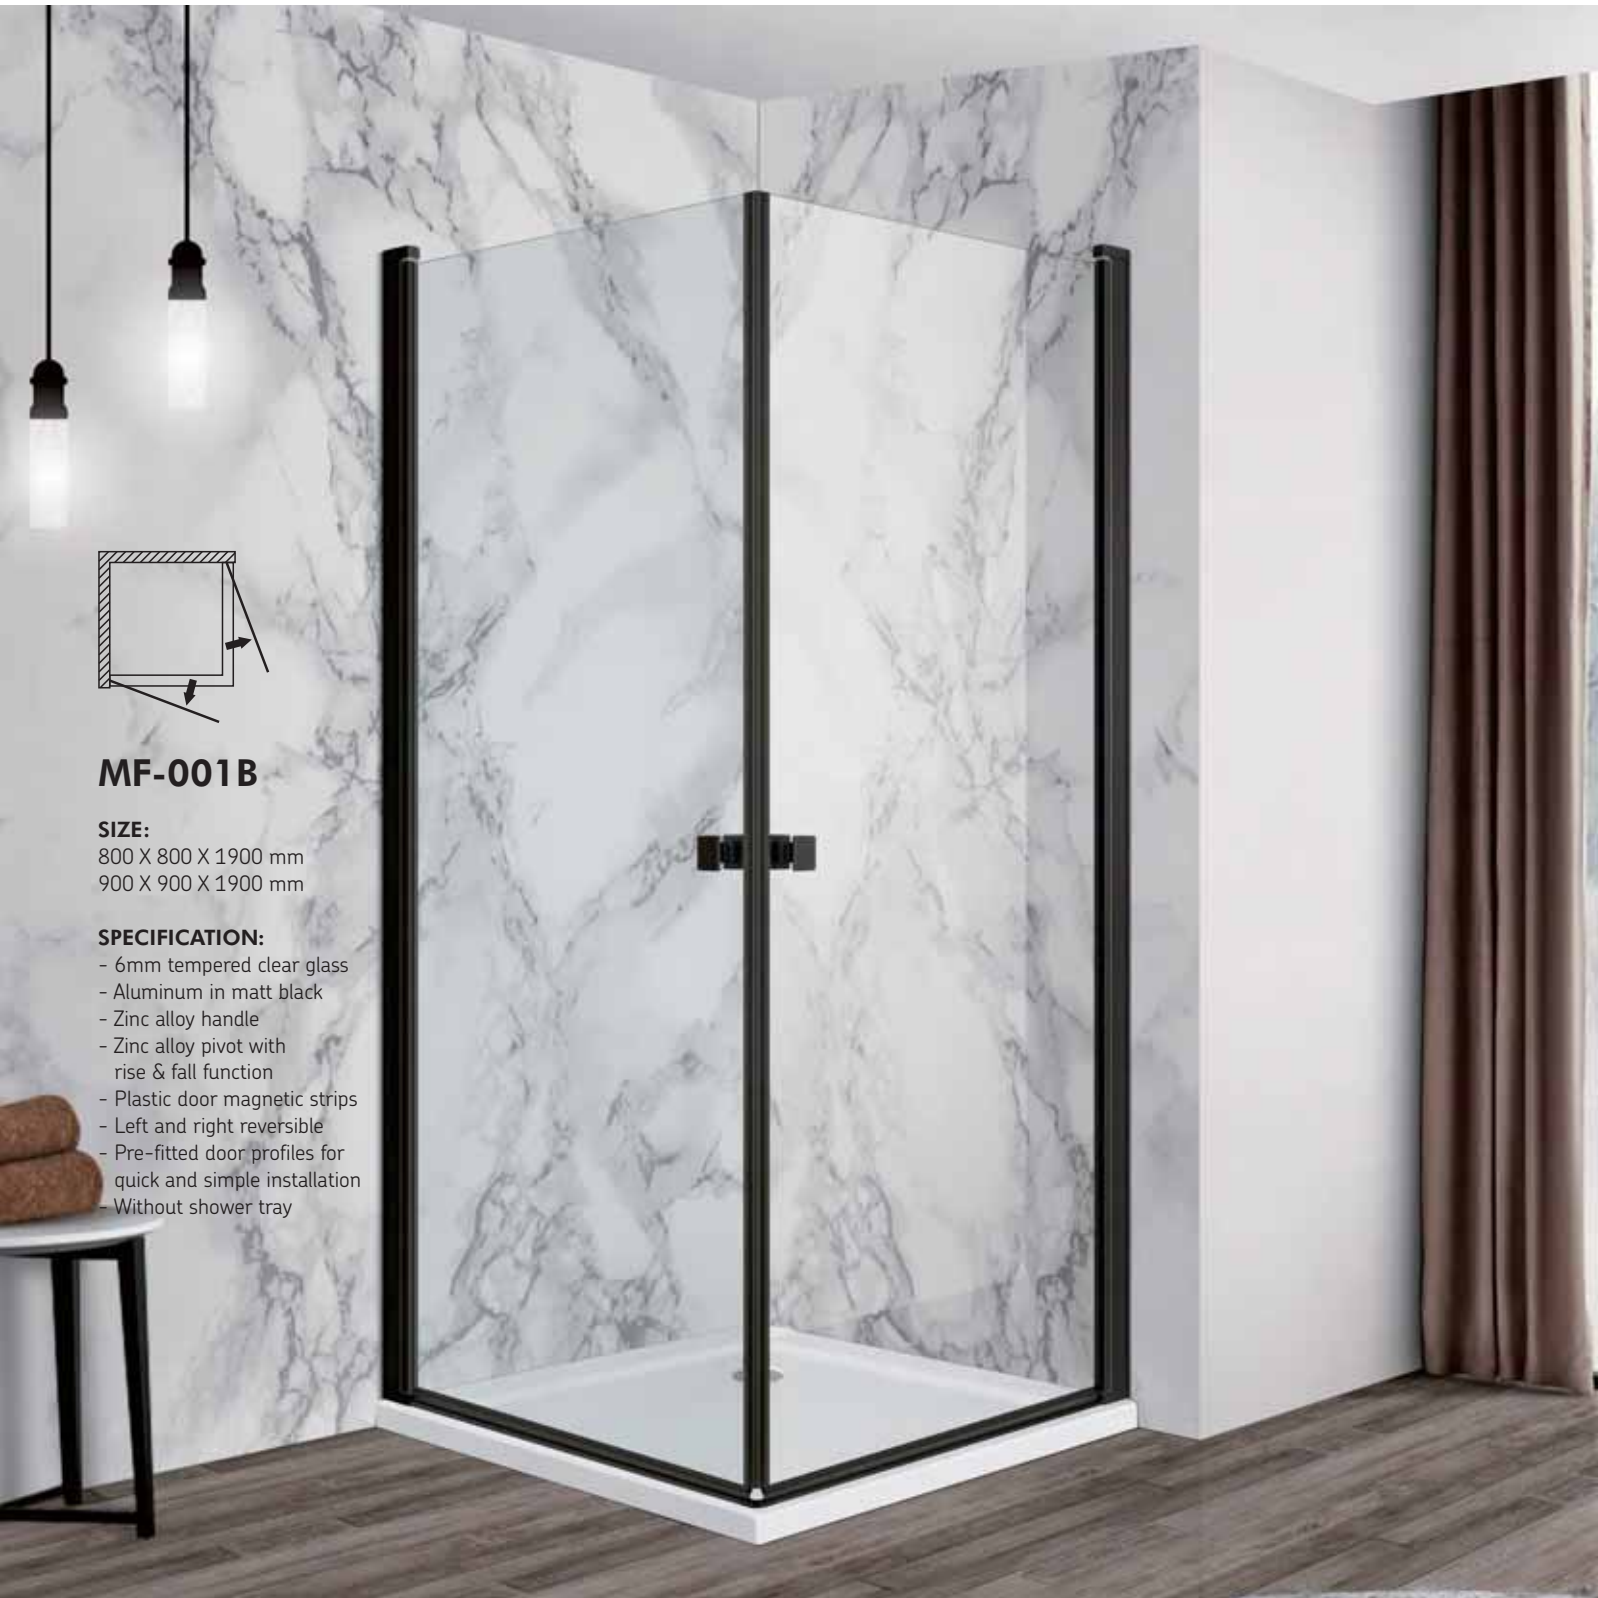

MF SERIES

**EASY INSTALL DESIGN
LEFT AND RIGHT REVERSIBLE**

MF-001B

SIZE:
800 X 800 X 1900 mm
900 X 900 X 1900 mm

1. **SPECIFICATION:**
2. 6mm tempered clear glass
   - Aluminum in matt black
   - Zinc alloy handle
   - Zinc alloy pivot with rise & fall function
   - Plastic door magnetic strips
   - Left and right reversible
   - Pre-fitted door profiles for quick and simple installation
   - Without shower tray